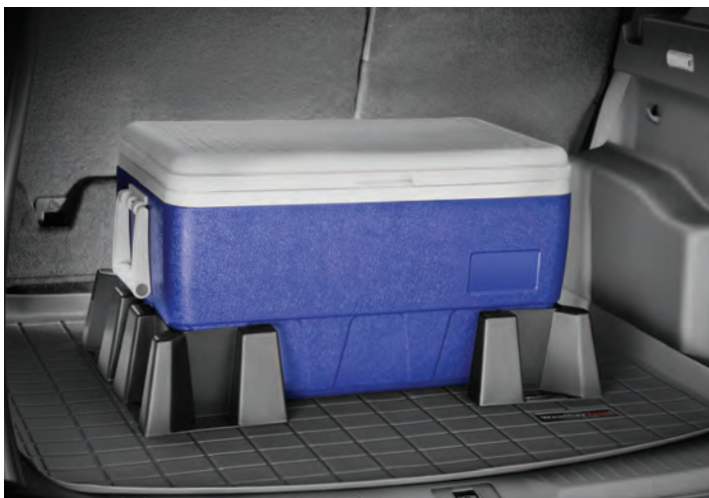

WeatherTech®
CARGO TECH®
CARGO CONTAINMENT SYSTEM

No Tools Required

KEEP CLEAN

Contents: 4 Pieces

As the CargoTech® system has a super-grippy underside, it works most effectively when the bottoms are clean and it is used on a clean surface, free of any debris.

HOW TO USE

Place the CargoTech® corners around your cargo as shown in the example below:

IMPORTANT

The CargoTech® Cargo Containment System is not a safety restraint and may not be suitable for all objects. Please use common sense when loading large, heavy items or liquid containers; check your cargo regularly as shifting may take place in-transit.