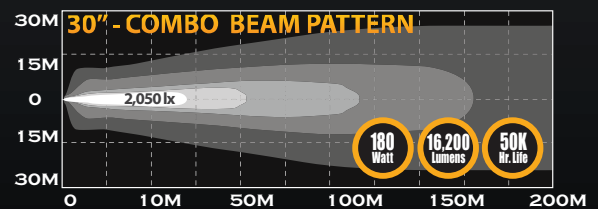

KC HiLITES

C-SERIES LED Light Bars

PHOTOMETRICS

C-SERIES LIGHT BARS

up to **300 Watt**

FEATURES

- Available in 6, 10, 20, 30, 40 and 50-Inch Models
- CREE 3-Watt XBD LEDs
- Combo Beam: 12° Spot & 30° Spread
- 6000K Color Temperature
- 50,000 Hour LED Life
- IP67 Rated Extruded Aluminum Housings with Die-Cast Mounting Brackets
- End Caps with GORE® Vent Membranes for Extreme Resistance to Moisture and Dust
- On-Board Thermal Management
- Operates on 9 to 32 Volts
- Includes Wiring Harness with Waterproof Connectors

DIMENSIONS

KC C-SERIES LIGHT BARS 6" - 50"

Part No.	Model / Description	Beam Pattern	No. of LEDs	Watts	Amps	Lumens	LUX @10M	Dimensions				
								A	B	C	D	E
314	C6 - 6" LED Light Bar	Combo	12	36	2.20	3,240	230	3.40"	3.09"	8.88"	7.38"	4.72"
316	C10 - 10" Amber LED Light Bar	Combo	20	60	3.60	5,400	275	3.40"	3.09"	12.88"	11.38"	4.72"
317	C20 - 20" Amber LED Light Bar	Combo	40	120	8.20	10,800	590	3.40"	3.09"	22.88"	21.38"	4.72"
334	C10 - 10" LED Light Bar	Combo	20	60	3.60	5,400	680	3.40"	3.09"	12.88"	11.38"	4.72"
335	C20 - 20" LED Light Bar	Combo	40	120	8.20	10,800	1,750	3.40"	3.09"	22.88"	21.38"	4.72"
336	C30 - 30" LED Light Bar	Combo	60	180	12.00	16,200	2,050	3.40"	3.09"	32.88"	31.38"	4.72"
337	C40 - 40" LED Light Bar	Combo	80	240	15.90	21,600	2,800	3.40"	3.09"	42.88"	41.38"	4.72"
338	C50 - 50" LED Light Bar	Combo	100	300	19.75	27,000	3,200	3.40"	3.09"	52.88"	51.38"	4.72"