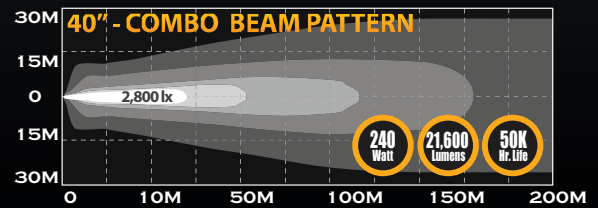

KC HiLITES

C-SERIES LED Light Bars

PHOTOMETRICS

C-SERIES LIGHT BARS

up to **300 Watt**

FEATURES

- Available in 6, 10, 20, 30, 40 and 50-Inch Models
- CREE 3-Watt XBD LEDs
- Combo Beam: 12° Spot & 30° Spread
- 6000K Color Temperature
- 50,000 Hour LED Life
- IP67 Rated Extruded Aluminum Housings with Die-Cast Mounting Brackets
- End Caps with GORE® Vent Membranes for Extreme Resistance to Moisture and Dust
- On-Board Thermal Management
- Operates on 9 to 32 Volts
- Includes Wiring Harness with Waterproof Connectors

DIMENSIONS

KC C-SERIES LIGHT BARS 6" - 50"

Part No.	Model / Description	Beam Pattern	No. of LEDs	Watts	Amps	Lumens	LUX @10M	Dimensions				
								A	B	C	D	E
314	C6 - 6" LED Light Bar	Combo	12	36	2.20	3,240	230	3.40"	3.09"	8.88"	7.38"	4.72"
316	C10 - 10" Amber LED Light Bar	Combo	20	60	3.60	5,400	275	3.40"	3.09"	12.88"	11.38"	4.72"
317	C20 - 20" Amber LED Light Bar	Combo	40	120	8.20	10,800	590	3.40"	3.09"	22.88"	21.38"	4.72"
334	C10 - 10" LED Light Bar	Combo	20	60	3.60	5,400	680	3.40"	3.09"	12.88"	11.38"	4.72"
335	C20 - 20" LED Light Bar	Combo	40	120	8.20	10,800	1,750	3.40"	3.09"	22.88"	21.38"	4.72"
336	C30 - 30" LED Light Bar	Combo	60	180	12.00	16,200	2,050	3.40"	3.09"	32.88"	31.38"	4.72"
337	C40 - 40" LED Light Bar	Combo	80	240	15.90	21,600	2,800	3.40"	3.09"	42.88"	41.38"	4.72"
338	C50 - 50" LED Light Bar	Combo	100	300	19.75	27,000	3,200	3.40"	3.09"	52.88"	51.38"	4.72"