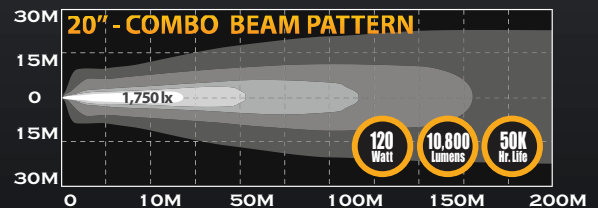

KC HiLITES

C-SERIES LED Light Bars

PHOTOMETRICS

C-SERIES LIGHT BARS

up to **300 Watt**

FEATURES

- Available in 6, 10, 20, 30, 40 and 50-Inch Models
- CREE 3-Watt XBD LEDs
- Combo Beam: 12° Spot & 30° Spread
- 6000K Color Temperature
- 50,000 Hour LED Life
- IP67 Rated Extruded Aluminum Housings with Die-Cast Mounting Brackets
- End Caps with GORE® Vent Membranes for Extreme Resistance to Moisture and Dust
- On-Board Thermal Management
- Operates on 9 to 32 Volts
- Includes Wiring Harness with Waterproof Connectors

DIMENSIONS

KC C-SERIES LIGHT BARS 6" - 50"

Part No.	Model / Description	Beam Pattern	No. of LEDs	Watts	Amps	Lumens	LUX @10M	Dimensions				
								A	B	C	D	E
314	C6 - 6" LED Light Bar	Combo	12	36	2.20	3,240	230	3.40"	3.09"	8.88"	7.38"	4.72"
316	C10 - 10" Amber LED Light Bar	Combo	20	60	3.60	5,400	275	3.40"	3.09"	12.88"	11.38"	4.72"
317	C20 - 20" Amber LED Light Bar	Combo	40	120	8.20	10,800	590	3.40"	3.09"	22.88"	21.38"	4.72"
334	C10 - 10" LED Light Bar	Combo	20	60	3.60	5,400	680	3.40"	3.09"	12.88"	11.38"	4.72"
335	C20 - 20" LED Light Bar	Combo	40	120	8.20	10,800	1,750	3.40"	3.09"	22.88"	21.38"	4.72"
336	C30 - 30" LED Light Bar	Combo	60	180	12.00	16,200	2,050	3.40"	3.09"	32.88"	31.38"	4.72"
337	C40 - 40" LED Light Bar	Combo	80	240	15.90	21,600	2,800	3.40"	3.09"	42.88"	41.38"	4.72"
338	C50 - 50" LED Light Bar	Combo	100	300	19.75	27,000	3,200	3.40"	3.09"	52.88"	51.38"	4.72"