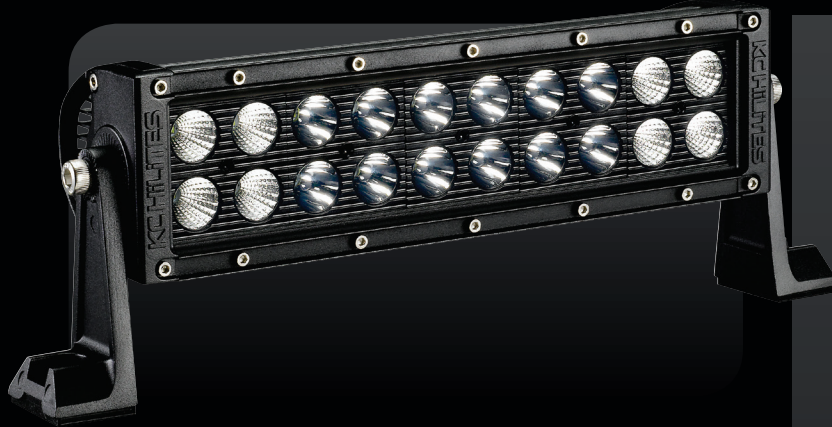

KC HiLITES

C-SERIES LED Light Bars

PHOTOMETRICS

C-SERIES LIGHT BARS

up to **300 Watt**

FEATURES

- Available in 6, 10, 20, 30, 40 and 50-Inch Models
- CREE 3-Watt XBD LEDs
- Combo Beam: 12° Spot & 30° Spread
- 6000K Color Temperature
- 50,000 Hour LED Life
- IP67 Rated Extruded Aluminum Housings with Die-Cast Mounting Brackets
- End Caps with GORE® Vent Membranes for Extreme Resistance to Moisture and Dust
- On-Board Thermal Management
- Operates on 9 to 32 Volts
- Includes Wiring Harness with Waterproof Connectors

DIMENSIONS

KC C-SERIES LIGHT BARS 6" - 50"

Part No.	Model / Description	Beam Pattern	No. of LEDs	Watts	Amps	Lumens	LUX @10M	Dimensions				
								A	B	C	D	E
314	C6 - 6" LED Light Bar	Combo	12	36	2.20	3,240	230	3.40"	3.09"	8.88"	7.38"	4.72"
316	C10 - 10" Amber LED Light Bar	Combo	20	60	3.60	5,400	275	3.40"	3.09"	12.88"	11.38"	4.72"
317	C20 - 20" Amber LED Light Bar	Combo	40	120	8.20	10,800	590	3.40"	3.09"	22.88"	21.38"	4.72"
334	C10 - 10" LED Light Bar	Combo	20	60	3.60	5,400	680	3.40"	3.09"	12.88"	11.38"	4.72"
335	C20 - 20" LED Light Bar	Combo	40	120	8.20	10,800	1,750	3.40"	3.09"	22.88"	21.38"	4.72"
336	C30 - 30" LED Light Bar	Combo	60	180	12.00	16,200	2,050	3.40"	3.09"	32.88"	31.38"	4.72"
337	C40 - 40" LED Light Bar	Combo	80	240	15.90	21,600	2,800	3.40"	3.09"	42.88"	41.38"	4.72"
338	C50 - 50" LED Light Bar	Combo	100	300	19.75	27,000	3,200	3.40"	3.09"	52.88"	51.38"	4.72"