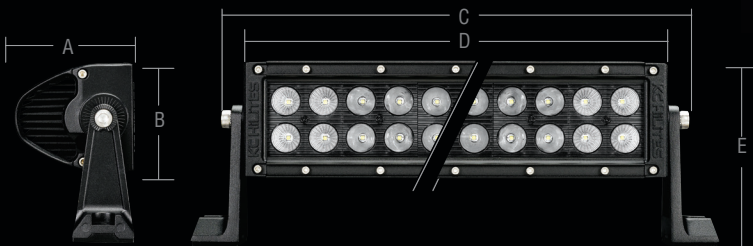

KC HiLITES

C-SERIES LED Light Bars

PHOTOMETRICS

C-SERIES LIGHT BARS

up to **300 Watt**

FEATURES

- Available in 6, 10, 20, 30, 40 and 50-Inch Models
- CREE 3-Watt XBD LEDs
- Combo Beam: 12° Spot & 30° Spread
- 6000K Color Temperature
- 50,000 Hour LED Life
- IP67 Rated Extruded Aluminum Housings with Die-Cast Mounting Brackets
- End Caps with GORE® Vent Membranes for Extreme Resistance to Moisture and Dust
- On-Board Thermal Management
- Operates on 9 to 32 Volts
- Includes Wiring Harness with Waterproof Connectors

DIMENSIONS

KC C-SERIES LIGHT BARS 6" - 50"

Part No.	Model / Description	Beam Pattern	No. of LEDs	Watts	Amps	Lumens	LUX @10M	Dimensions				
								A	B	C	D	E
314	C6 - 6" LED Light Bar	Combo	12	36	2.20	3,240	230	3.40"	3.09"	8.88"	7.38"	4.72"
316	C10 - 10" Amber LED Light Bar	Combo	20	60	3.60	5,400	275	3.40"	3.09"	12.88"	11.38"	4.72"
317	C20 - 20" Amber LED Light Bar	Combo	40	120	8.20	10,800	590	3.40"	3.09"	22.88"	21.38"	4.72"
334	C10 - 10" LED Light Bar	Combo	20	60	3.60	5,400	680	3.40"	3.09"	12.88"	11.38"	4.72"
335	C20 - 20" LED Light Bar	Combo	40	120	8.20	10,800	1,750	3.40"	3.09"	22.88"	21.38"	4.72"
336	C30 - 30" LED Light Bar	Combo	60	180	12.00	16,200	2,050	3.40"	3.09"	32.88"	31.38"	4.72"
337	C40 - 40" LED Light Bar	Combo	80	240	15.90	21,600	2,800	3.40"	3.09"	42.88"	41.38"	4.72"
338	C50 - 50" LED Light Bar	Combo	100	300	19.75	27,000	3,200	3.40"	3.09"	52.88"	51.38"	4.72"