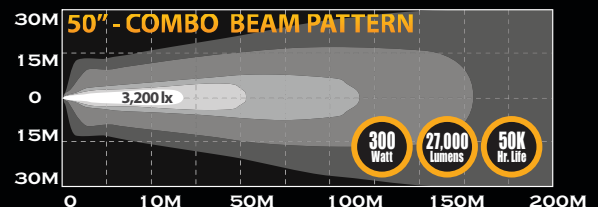

KC HiLITES

C-SERIES LED Light Bars

PHOTOMETRICS

C-SERIES LIGHT BARS

up to **300 Watt**

FEATURES

- Available in 6, 10, 20, 30, 40 and 50-Inch Models
- CREE 3-Watt XBD LEDs
- Combo Beam: 12° Spot & 30° Spread
- 6000K Color Temperature
- 50,000 Hour LED Life
- IP67 Rated Extruded Aluminum Housings with Die-Cast Mounting Brackets
- End Caps with GORE® Vent Membranes for Extreme Resistance to Moisture and Dust
- On-Board Thermal Management
- Operates on 9 to 32 Volts
- Includes Wiring Harness with Waterproof Connectors

DIMENSIONS

KC C-SERIES LIGHT BARS 6" - 50"

Part No.	Model / Description	Beam Pattern	No. of LEDs	Watts	Amps	Lumens	LUX @10M	Dimensions				
								A	B	C	D	E
314	C6 - 6" LED Light Bar	Combo	12	36	2.20	3,240	230	3.40"	3.09"	8.88"	7.38"	4.72"
316	C10 - 10" Amber LED Light Bar	Combo	20	60	3.60	5,400	275	3.40"	3.09"	12.88"	11.38"	4.72"
317	C20 - 20" Amber LED Light Bar	Combo	40	120	8.20	10,800	590	3.40"	3.09"	22.88"	21.38"	4.72"
334	C10 - 10" LED Light Bar	Combo	20	60	3.60	5,400	680	3.40"	3.09"	12.88"	11.38"	4.72"
335	C20 - 20" LED Light Bar	Combo	40	120	8.20	10,800	1,750	3.40"	3.09"	22.88"	21.38"	4.72"
336	C30 - 30" LED Light Bar	Combo	60	180	12.00	16,200	2,050	3.40"	3.09"	32.88"	31.38"	4.72"
337	C40 - 40" LED Light Bar	Combo	80	240	15.90	21,600	2,800	3.40"	3.09"	42.88"	41.38"	4.72"
338	C50 - 50" LED Light Bar	Combo	100	300	19.75	27,000	3,200	3.40"	3.09"	52.88"	51.38"	4.72"