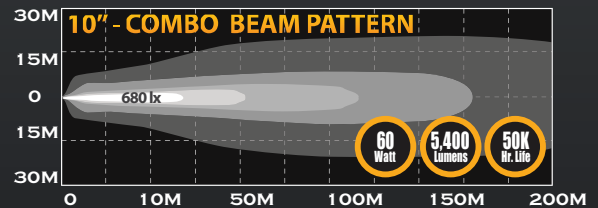

KC HiLITES

C-SERIES LED Light Bars

PHOTOMETRICS

C-SERIES LIGHT BARS

up to **300 Watt**

FEATURES

- Available in 6, 10, 20, 30, 40 and 50-Inch Models
- CREE 3-Watt XBD LEDs
- Combo Beam: 12° Spot & 30° Spread
- 6000K Color Temperature
- 50,000 Hour LED Life
- IP67 Rated Extruded Aluminum Housings with Die-Cast Mounting Brackets
- End Caps with GORE® Vent Membranes for Extreme Resistance to Moisture and Dust
- On-Board Thermal Management
- Operates on 9 to 32 Volts
- Includes Wiring Harness with Waterproof Connectors

DIMENSIONS

KC C-SERIES LIGHT BARS 6" - 50"

Part No.	Model / Description	Beam Pattern	No. of LEDs	Watts	Amps	Lumens	LUX @10M	Dimensions				
								A	B	C	D	E
314	C6 - 6" LED Light Bar	Combo	12	36	2.20	3,240	230	3.40"	3.09"	8.88"	7.38"	4.72"
316	C10 - 10" Amber LED Light Bar	Combo	20	60	3.60	5,400	275	3.40"	3.09"	12.88"	11.38"	4.72"
317	C20 - 20" Amber LED Light Bar	Combo	40	120	8.20	10,800	590	3.40"	3.09"	22.88"	21.38"	4.72"
334	C10 - 10" LED Light Bar	Combo	20	60	3.60	5,400	680	3.40"	3.09"	12.88"	11.38"	4.72"
335	C20 - 20" LED Light Bar	Combo	40	120	8.20	10,800	1,750	3.40"	3.09"	22.88"	21.38"	4.72"
336	C30 - 30" LED Light Bar	Combo	60	180	12.00	16,200	2,050	3.40"	3.09"	32.88"	31.38"	4.72"
337	C40 - 40" LED Light Bar	Combo	80	240	15.90	21,600	2,800	3.40"	3.09"	42.88"	41.38"	4.72"
338	C50 - 50" LED Light Bar	Combo	100	300	19.75	27,000	3,200	3.40"	3.09"	52.88"	51.38"	4.72"