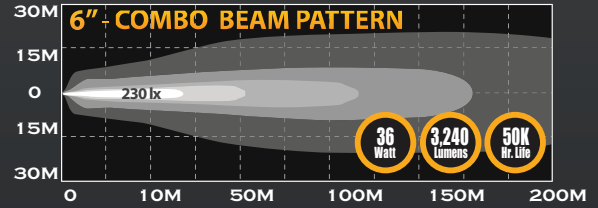

KC HiLITES

C-SERIES LED Light Bars

PHOTOMETRICS

C-SERIES LIGHT BARS

up to **300 Watt**

FEATURES

- Available in 6, 10, 20, 30, 40 and 50-Inch Models
- CREE 3-Watt XBD LEDs
- Combo Beam: 12° Spot & 30° Spread
- 6000K Color Temperature
- 50,000 Hour LED Life
- IP67 Rated Extruded Aluminum Housings with Die-Cast Mounting Brackets
- End Caps with GORE® Vent Membranes for Extreme Resistance to Moisture and Dust
- On-Board Thermal Management
- Operates on 9 to 32 Volts
- Includes Wiring Harness with Waterproof Connectors

DIMENSIONS

KC C-SERIES LIGHT BARS 6" - 50"

Part No.	Model / Description	Beam Pattern	No. of LEDs	Watts	Amps	Lumens	LUX @10M	Dimensions				
								A	B	C	D	E
314	C6 - 6" LED Light Bar	Combo	12	36	2.20	3,240	230	3.40"	3.09"	8.88"	7.38"	4.72"
316	C10 - 10" Amber LED Light Bar	Combo	20	60	3.60	5,400	275	3.40"	3.09"	12.88"	11.38"	4.72"
317	C20 - 20" Amber LED Light Bar	Combo	40	120	8.20	10,800	590	3.40"	3.09"	22.88"	21.38"	4.72"
334	C10 - 10" LED Light Bar	Combo	20	60	3.60	5,400	680	3.40"	3.09"	12.88"	11.38"	4.72"
335	C20 - 20" LED Light Bar	Combo	40	120	8.20	10,800	1,750	3.40"	3.09"	22.88"	21.38"	4.72"
336	C30 - 30" LED Light Bar	Combo	60	180	12.00	16,200	2,050	3.40"	3.09"	32.88"	31.38"	4.72"
337	C40 - 40" LED Light Bar	Combo	80	240	15.90	21,600	2,800	3.40"	3.09"	42.88"	41.38"	4.72"
338	C50 - 50" LED Light Bar	Combo	100	300	19.75	27,000	3,200	3.40"	3.09"	52.88"	51.38"	4.72"