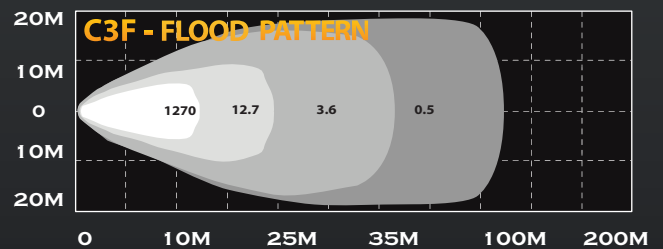

KC HiLITES

C-SERIES C3 LED Light

PHOTOMETRICS

PERFORMANCE

DIMENSIONS

C3/C3F LED

12
Watt

FEATURES

- CREE 3W XBD LEDs
- 12-Watt 4-LED Light Rated at 1,080 Lumens Output
- Available in a Choice of Spot (C3) or Flood (C3F) Beam Patterns
- 6000K Color Temperature
- Operates on 9 to 32 Volts
- Waterproof Wiring Connector
- 3" IP67 Rated Die-Cast Aluminum Housing
- On-Board Thermal Management
- Protected Against RFI/EMC Interference
- 50,000 Hour Life
- Pair Packs Include Complete Wiring Kit with Waterproof Connectors
- For Off-Road Use Only

KC C-SERIES - C3 LED

Part #	Part #	Model/Description	Beam Pattern	No. of LED's	Watts	Volts	Lumens	Width	Height	Depth
330	1330	C3 - 3" LED	Spot	4	12	9-32	1,080	3.22"	3.42"	3.14"
332	1332	C3F - 3" LED	Flood	4	12	9-32	1,080	3.22"	3.42"	3.14"