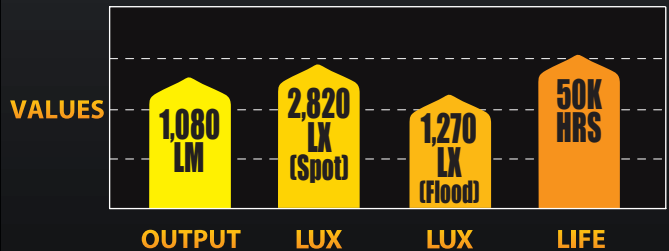

KC HiLITES

C-SERIES C3 LED Light

PHOTOMETRICS

PERFORMANCE

DIMENSIONS

C3/C3F LED

12
Watt

FEATURES

- CREE 3W XBD LEDs
- 12-Watt 4-LED Light Rated at 1,080 Lumens Output
- Available in a Choice of Spot (C3) or Flood (C3F) Beam Patterns
- 6000K Color Temperature
- Operates on 9 to 32 Volts
- Waterproof Wiring Connector
- 3" IP67 Rated Die-Cast Aluminum Housing
- On-Board Thermal Management
- Protected Against RFI/EMC Interference
- 50,000 Hour Life
- Pair Packs Include Complete Wiring Kit with Waterproof Connectors
- For Off-Road Use Only