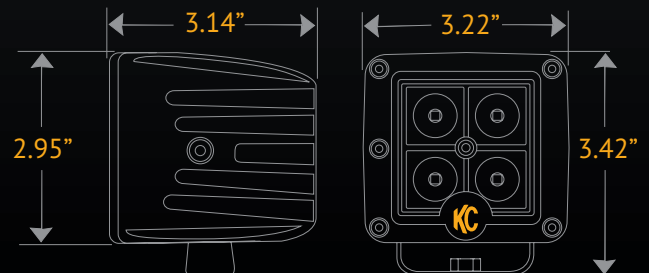

KC HiLITES

C-SERIES C3 LED Light

PHOTOMETRICS

PERFORMANCE

DIMENSIONS

C3/C3F LED

12
Watt

FEATURES

- CREE 3W XBD LEDs
- 12-Watt 4-LED Light Rated at 1,080 Lumens Output
- Available in a Choice of Spot (C3) or Flood (C3F) Beam Patterns
- 6000K Color Temperature
- Operates on 9 to 32 Volts
- Waterproof Wiring Connector
- 3" IP67 Rated Die-Cast Aluminum Housing
- On-Board Thermal Management
- Protected Against RFI/EMC Interference
- 50,000 Hour Life
- Pair Packs Include Complete Wiring Kit with Waterproof Connectors
- For Off-Road Use Only

KC C-SERIES - C3 LED

Part #	Part #	Model/Description	Beam Pattern	No. of LED's	Watts	Volts	Lumens	Width	Height	Depth
330	1330	C3 - 3" LED	Spot	4	12	9-32	1,080	3.22"	3.42"	3.14"
332	1332	C3F - 3" LED	Flood	4	12	9-32	1,080	3.22"	3.42"	3.14"