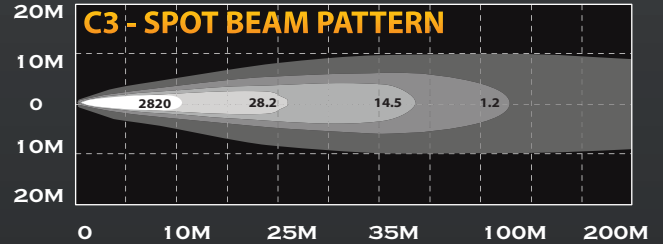

KC HiLITES

C-SERIES C3 LED Light

PHOTOMETRICS

PERFORMANCE

DIMENSIONS

C3/C3F LED

12
Watt

FEATURES

- CREE 3W XBD LEDs
- 12-Watt 4-LED Light Rated at 1,080 Lumens Output
- Available in a Choice of Spot (C3) or Flood (C3F) Beam Patterns
- 6000K Color Temperature
- Operates on 9 to 32 Volts
- Waterproof Wiring Connector
- 3" IP67 Rated Die-Cast Aluminum Housing
- On-Board Thermal Management
- Protected Against RFI/EMC Interference
- 50,000 Hour Life
- Pair Packs Include Complete Wiring Kit with Waterproof Connectors
- For Off-Road Use Only

KC C-SERIES - C3 LED

Part #	Part #	Model/Description	Beam Pattern	No. of LED's	Watts	Volts	Lumens	Width	Height	Depth
330	1330	C3 - 3" LED	Spot	4	12	9-32	1,080	3.22"	3.42"	3.14"
332	1332	C3F - 3" LED	Flood	4	12	9-32	1,080	3.22"	3.42"	3.14"