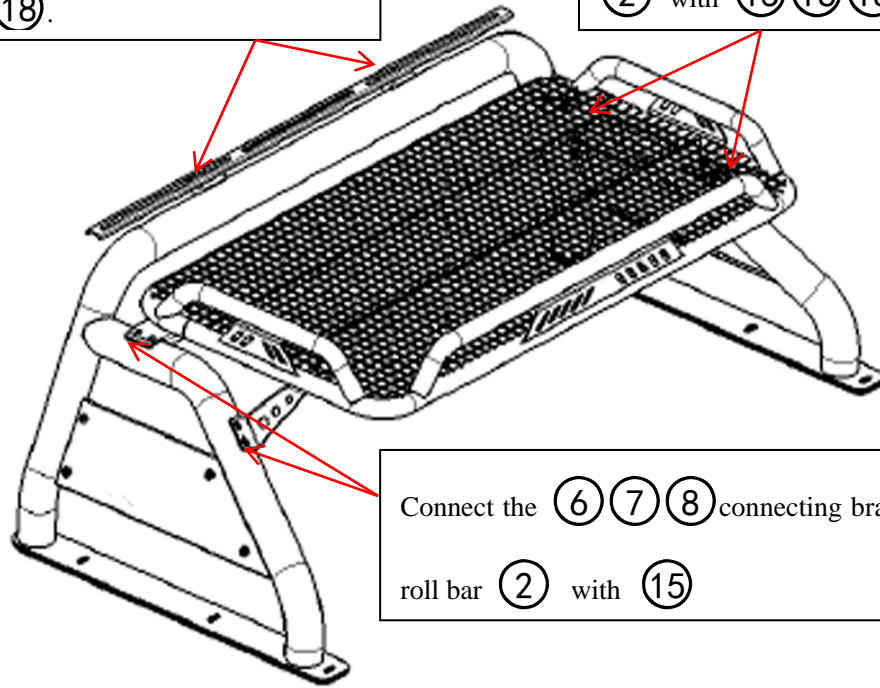

Care and Cleaning

- Mild soap may be used also to clean the Product.
- Please periodically check and retighten all the hardware and clean the investment for a refresh look.

Parts list

NO.	QTY	NAME	NO.	QTY	NAME
①	1	 Roof Rack	②	1	 Roll Bar
③	1	 Decorative Side Plate (L)	④	1	 Decorative Side Plate (R)
⑤	2	 Red Decorative Plate	⑥	2	 Connecting Bracket 1

INSTALLATION INSTRUCTIONS

⑦	1	<p>Connecting Bracket 2 (L)</p>	⑧	1	<p>Connecting Bracket 2 (R)</p>
⑨	1	<p>Plate for LED</p>	⑩	2	<p>Block</p>
⑪	8	<p>Hexagon socket Head Bolt with Washer M6_20</p>	⑫	8	<p>Flat Washer D6</p>
⑬	8	<p>Hex Nut M6</p>	⑭	2	<p>Socket Cap Screw M8*30</p>
⑮	14	<p>Hex Bolt with Washer M8*25</p>	⑯	8	<p>Flat Washer D8</p>
⑰	2	<p>Spring Washer D8</p>	⑱	6	<p>Hex Nut M8</p>
⑲	6	<p>Hex Bolt M10_35</p>	⑳	12	<p>Flat Washer D10</p>
㉑	6	<p>Spring Washer D10</p>	㉒	6	<p>Hex Nut M10</p>
㉓	1	<p>Allen Wrench S=4</p>	㉔	1	<p>Allen Wrench S=5</p>

INSTALLATION INSTRUCTIONS

Installation Steps

Step1: Assemble the roof rack with the roll bar with fasteners.

Install (9) (10) to the roll bar (2) with (14) (16) (17) (18).

Install the roof rack (1) to the roll bar (2) with (15) (16) (18).

Connect the (6) (7) (8) connecting brackets to the roll bar (2) with (15)

Step2: Place the roll bar to the car to mark the holes as the picture shows. Move away the roll bar and then drill holes with $\Phi 12\text{mm}$ drilling bit. At last, fix the roll bar with the fasteners (19) (20) (21) (22).