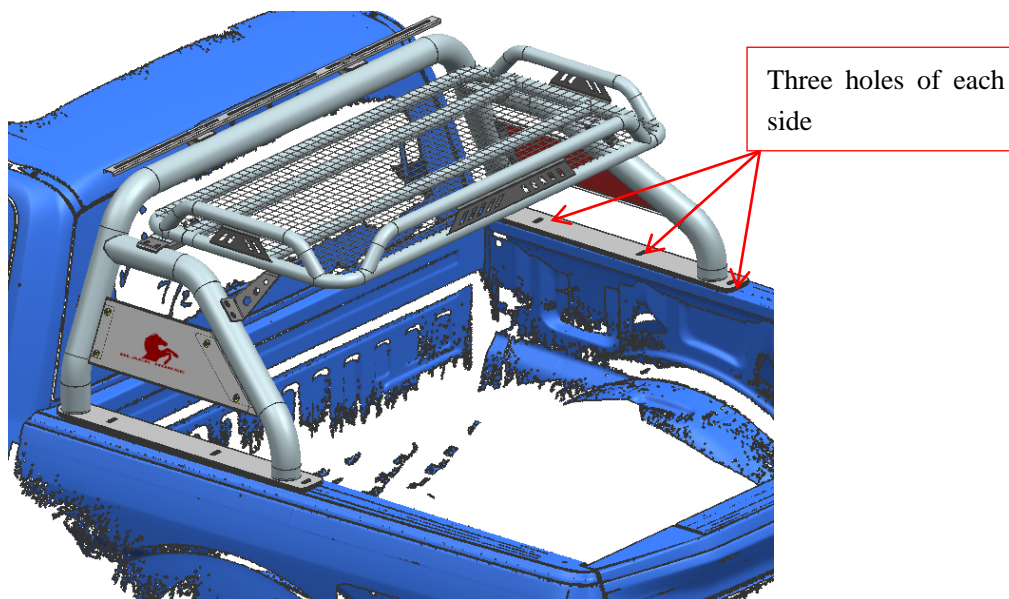

INSTALLATION INSTRUCTIONS

Installation Steps

Step1: Assemble the roof rack with the roll bar with fasteners.

Install (9) (10) to the roll bar (2) with (14) (16) (17) (18).

Install the roof rack (1) to the roll bar (2) with (15) (16) (18).

Connect the (6) (7) (8) connecting brackets to the roll bar (2) with (15)

Step2: Place the roll bar to the car to mark the holes as the picture shows. Move away the roll bar and then drill holes with $\Phi 12\text{mm}$ drilling bit. At last, fix the roll bar with the fasteners (19) (20) (21) (22).

Three holes of each side

NOTE

Any damages and losses caused by improper installation and application, goes beyond our quality warranty.