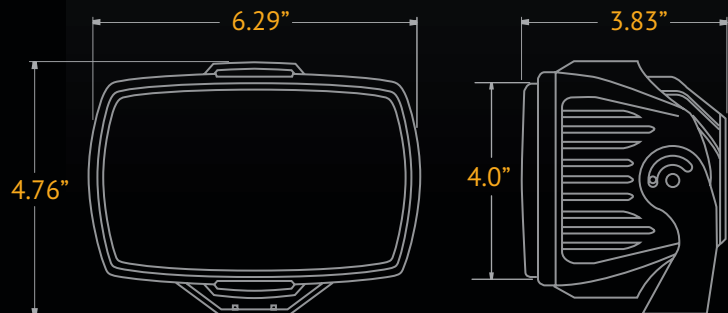

# 4" x 6" GRAVITY LED DRIVING

## PHOTOMETRICS

## DIMENSIONS

## 4" x 6" GRAVITY LED 20 Watt