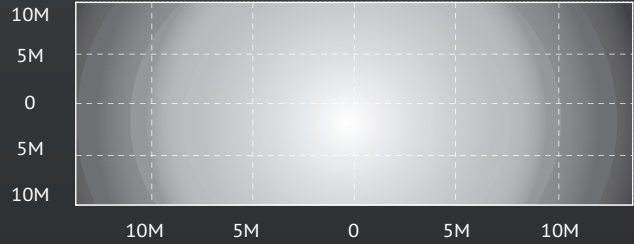

PHOTOMETRICS