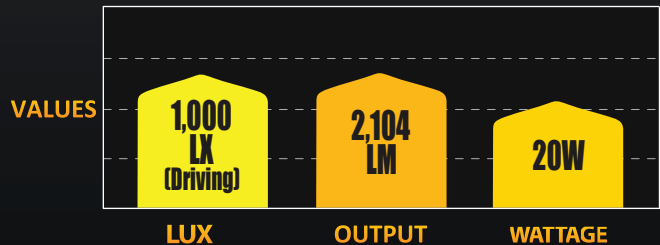

PERFORMANCE