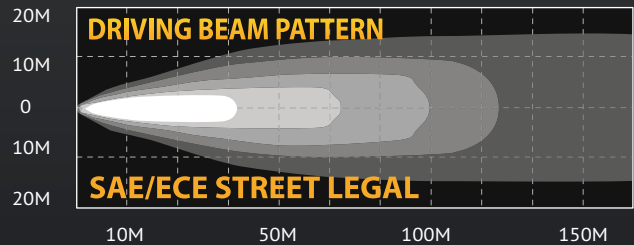

PHOTOMETRICS