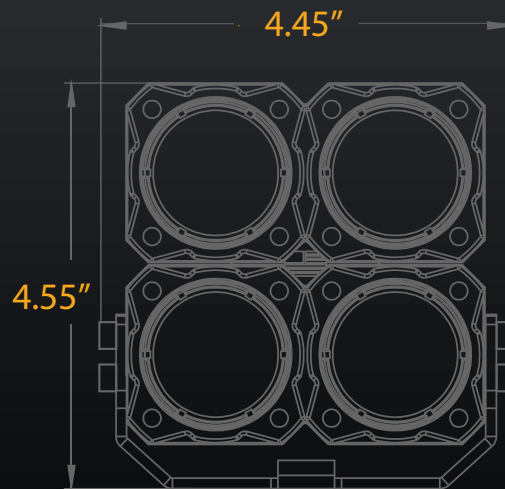

KC HiLITES

KC FLEX™ LED QUAD

KC FLEX™ LED QUAD LIGHTS

FEATURES

- **KC FLEX™ LED Quad Combo Beam – #280 Two Lights & Wiring Harness**
Each Light Rated at: 40-Watt; 3900 Lumens; 800 LUX @ 10 Meters; 80,000 Candela
- KC FLEX™ LED Quad utilizes KC's linker system to join two FLEX LED Duals together
- 4 x 10W Cree XM-L2 U2 LEDs
- 5,700K Color Temperature
- 50,000 Hour LED Life
- Precision Reflector Optics
- **Combo Beam Pattern Includes: Spot Beam (focused bright light), and Spread Beam Pattern (wider bright light)**
- Operates on 9 to 18 Volts
- IP68 Rated Die-Cast Aluminum Housings
- Protected Against EMI Interference
- Backed by our 23 Year Warranty
- **Pair Pack Includes Wiring Harness with Waterproof Connectors**

Patent Pending: Flex Power-Strip - No: 14/664,628

PHOTOMETRICS

KC FLEX LED QUAD LIGHTS

Pair Pack Part No.	Single Light Part No.	Model / Description	Beam Pattern	LEDs	No. of Watts	Amps	Volts	Lux	Lumens	Width	Height	Depth
280	1280	KC FLEX LED Quad	Combo	4	40	4	9-18	800	3900	4.0"	4.55"	2.75"