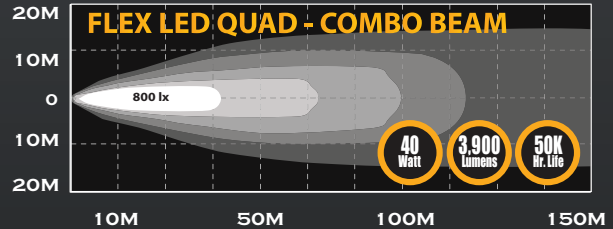

KC HiLITES

KC FLEX™ LED QUAD

KC FLEX™ LED QUAD LIGHTS

FEATURES

- **KC FLEX™ LED Quad Combo Beam – #280 Two Lights & Wiring Harness**
Each Light Rated at: 40-Watt; 3900 Lumens; 800 LUX @ 10 Meters; 80,000 Candela
- KC FLEX™ LED Quad utilizes KC's linker system to join two FLEX LED Duals together
- 4 x 10W Cree XM-L2 U2 LEDs
- 5,700K Color Temperature
- 50,000 Hour LED Life
- Precision Reflector Optics
- **Combo Beam Pattern Includes: Spot Beam (focused bright light), and Spread Beam Pattern (wider bright light)**
- Operates on 9 to 18 Volts
- IP68 Rated Die-Cast Aluminum Housings
- Protected Against EMI Interference
- Backed by our 23 Year Warranty
- **Pair Pack Includes Wiring Harness with Waterproof Connectors**

Patent Pending: Flex Power-Strip - No: 14/664,628

PHOTOMETRICS

KC FLEX LED QUAD LIGHTS

Pair Pack Part No.	Single Light Part No.	Model / Description	Beam Pattern	LEDs	No. of Watts	Amps	Volts	Lux	Lumens	Width	Height	Depth
280	1280	KC FLEX LED Quad	Combo	4	40	4	9-18	800	3900	4.0"	4.55"	2.75"