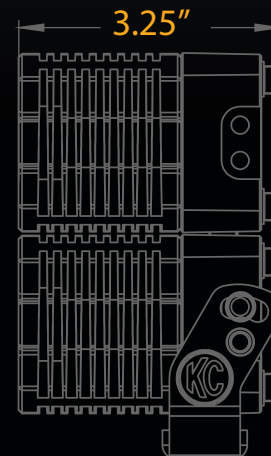

KC HiLITES

KC FLEX™ LED QUAD

KC FLEX™ LED QUAD LIGHTS

FEATURES

- **KC FLEX™ LED Quad Combo Beam – #280 Two Lights & Wiring Harness**
Each Light Rated at: 40-Watt; 3900 Lumens; 800 LUX @ 10 Meters; 80,000 Candela
- KC FLEX™ LED Quad utilizes KC's linker system to join two FLEX LED Duals together
- 4 x 10W Cree XM-L2 U2 LEDs
- 5,700K Color Temperature
- 50,000 Hour LED Life
- Precision Reflector Optics
- **Combo Beam Pattern Includes: Spot Beam (focused bright light), and Spread Beam Pattern (wider bright light)**
- Operates on 9 to 18 Volts
- IP68 Rated Die-Cast Aluminum Housings
- Protected Against EMI Interference
- Backed by our 23 Year Warranty
- **Pair Pack Includes Wiring Harness with Waterproof Connectors**

Patent Pending: Flex Power-Strip - No: 14/664,628

PHOTOMETRICS

KC FLEX LED QUAD LIGHTS

Pair Pack Part No.	Single Light Part No.	Model / Description	Beam Pattern	LEDs	No. of Watts	Amps	Volts	Lux	Lumens	Width	Height	Depth
280	1280	KC FLEX LED Quad	Combo	4	40	4	9-18	800	3900	4.0"	4.55"	2.75"